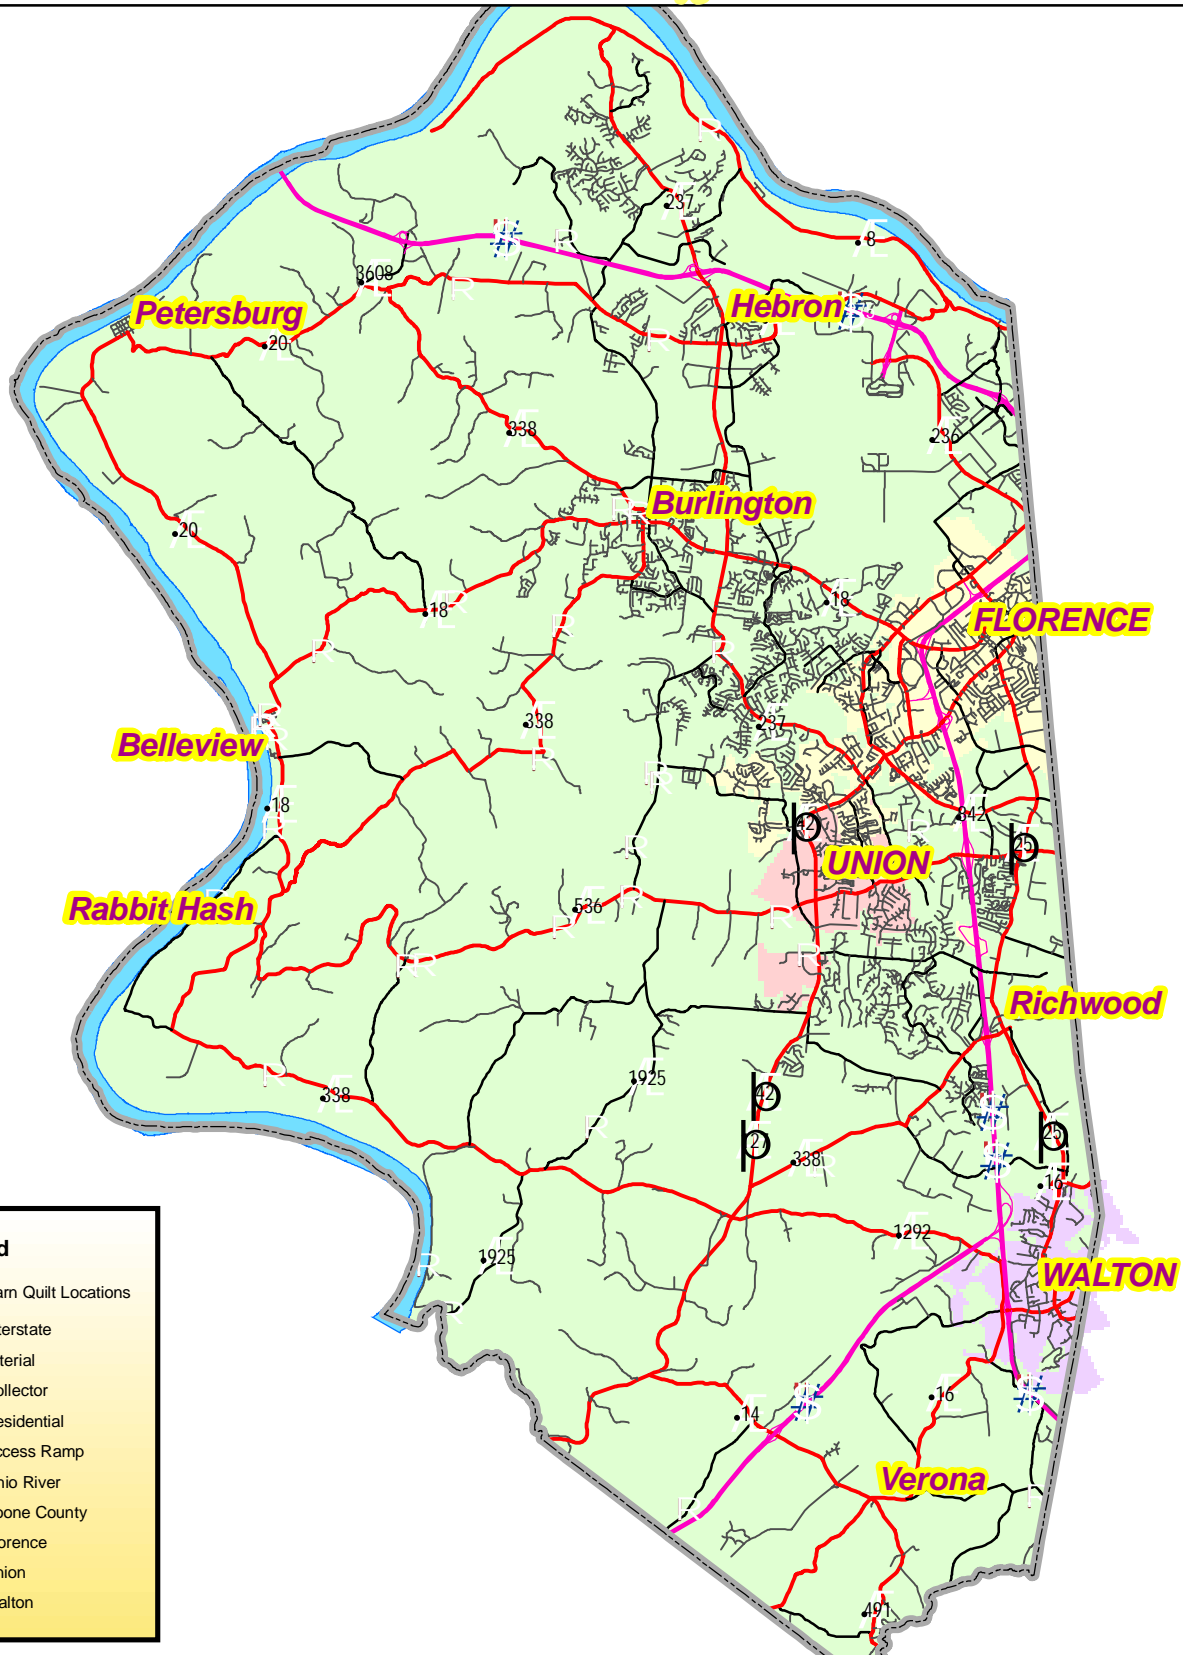

Boone County Barn Quilt Locations

www.boonecountygis.com

Legend

- Barn Quilt Locations
- Interstate
- Arterial
- Collector
- Residential
- Access Ramp
- Ohio River
- Boone County
- Florence
- Union
- Walton

Copyright 2009 Boone County GIS. Reproduction by any means without the express permission of the Boone County Planning Commission is prohibited.